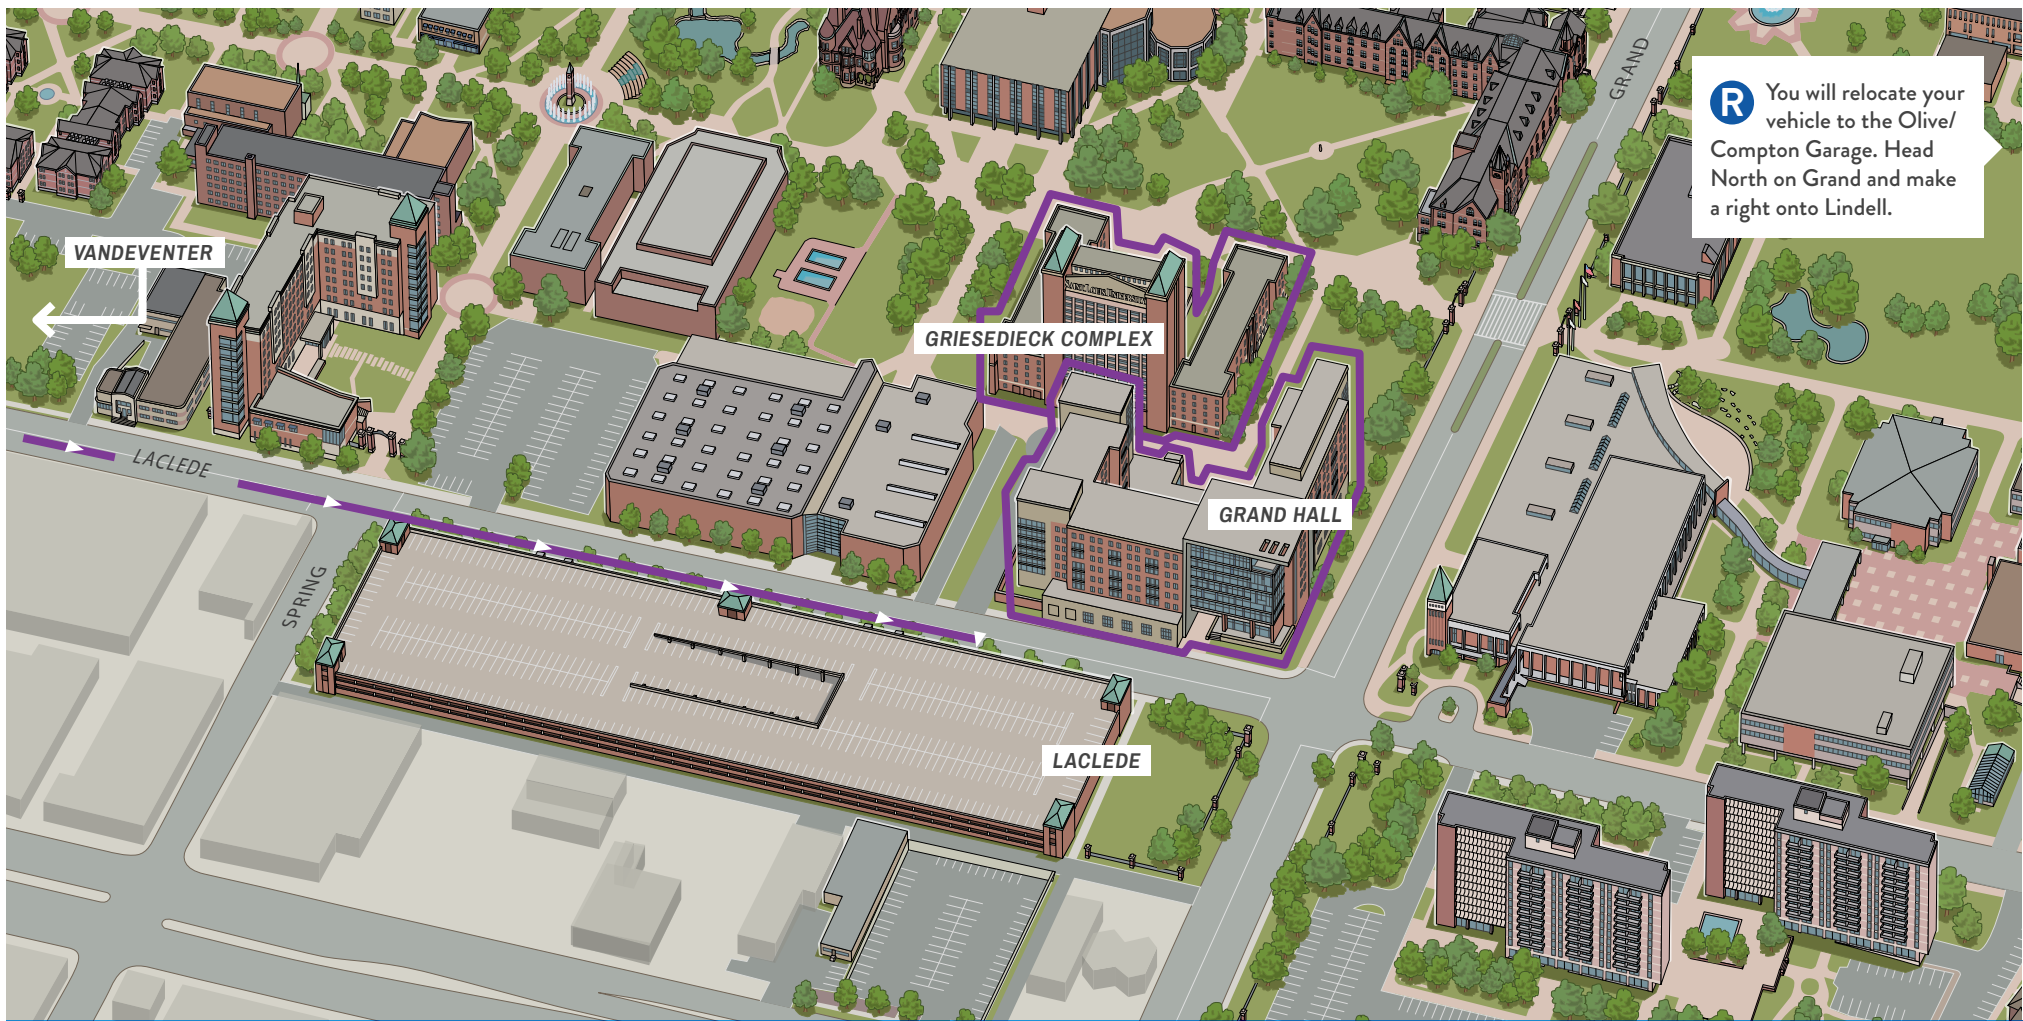

# GRAND HALL AND GRIESE DIECK COMPLEX

---

ASSIGNED DATE AND TIME BLOCK

---

FIRST AND LAST NAME

---

CELL PHONE NUMBER

PLEASE PLACE THIS PARKING PERMIT ON YOUR DASH THIS SIDE UP FOR MOVE-IN DAY.

**CHECK-IN LOCATION:**  
Laclede Garage visitor section

**PARKING LOT  
FOR UNLOADING:**  
Laclede Garage

**PARKING LOT  
FOR RELOCATION:**  
Olive/Compton Garage

THIS SIDE UP.

THIS SIDE UP.

# GETTING TO GRIESE DIECK COMPLEX AND GRAND HALL

3642 Laclede Ave., St. Louis, MO 63108

- 1 Approach campus from Vandeventer Ave.
- 2 Turn east onto Laclede Avenue, which will be one way eastbound during new student Move-In dates and time blocks.
- 3 Stay in the right lane and follow signs/staff to turn right into Laclede Garage and park temporarily temporarily to unload, check in, move in and then relocate your vehicle.